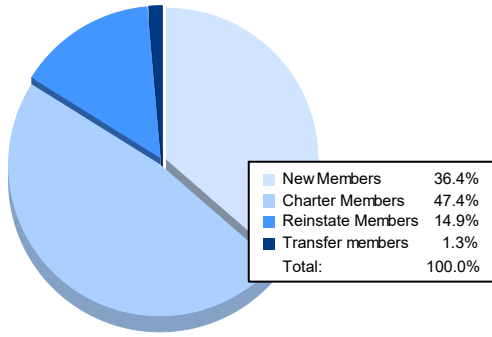

Year	New Clubs	Dropped Clubs	Gain/ Loss Clubs	New Members	Charter Members	Reinstate Members	Transfer Members	Total Member Added	Total Members Dropped	Gain/ Loss Members
2016-2017	1	1	0	112	30	9	1	152	182	-30
2017-2018	0	2	-2	101	0	4	2	107	140	-33
2018-2019	1	2	-1	109	25	3	5	142	174	-32
2019-2020	0	5	-5	48	0	6	2	56	157	-101
2020-2021	3	1	2	56	73	23	2	154	161	-7
<b>Average</b>	<b>1</b>	<b>2</b>	<b>-1</b>	<b>85</b>	<b>26</b>	<b>9</b>	<b>2</b>	<b>122</b>	<b>163</b>	<b>-41</b>

### Membership Composition June 2021 Cumulative