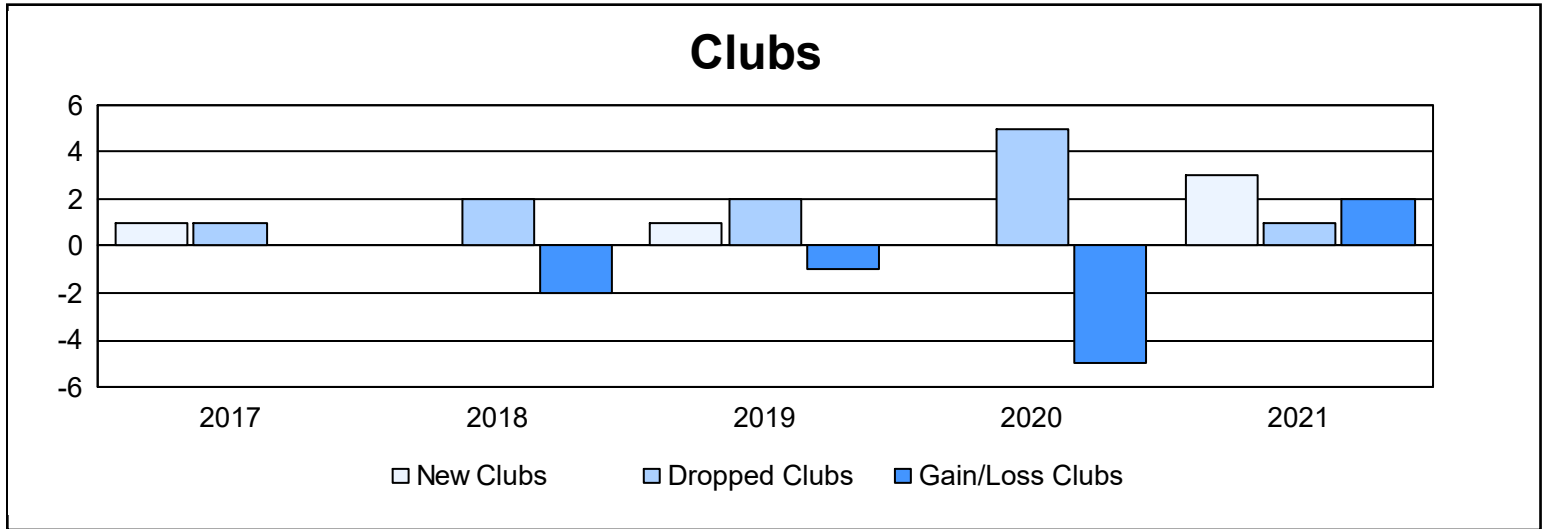

Year	New Clubs	Dropped Clubs	Gain/ Loss Clubs	New Members	Charter Members	Reinstate Members	Transfer Members	Total Member Added	Total Members Dropped	Gain/ Loss Members
2016-2017	1	1	0	112	30	9	1	152	182	-30
2017-2018	0	2	-2	101	0	4	2	107	140	-33
2018-2019	1	2	-1	109	25	3	5	142	174	-32
2019-2020	0	5	-5	48	0	6	2	56	157	-101
2020-2021	3	1	2	56	73	23	2	154	161	-7
<b>Average</b>	<b>1</b>	<b>2</b>	<b>-1</b>	<b>85</b>	<b>26</b>	<b>9</b>	<b>2</b>	<b>122</b>	<b>163</b>	<b>-41</b>

### Membership Composition June 2021 Cumulative