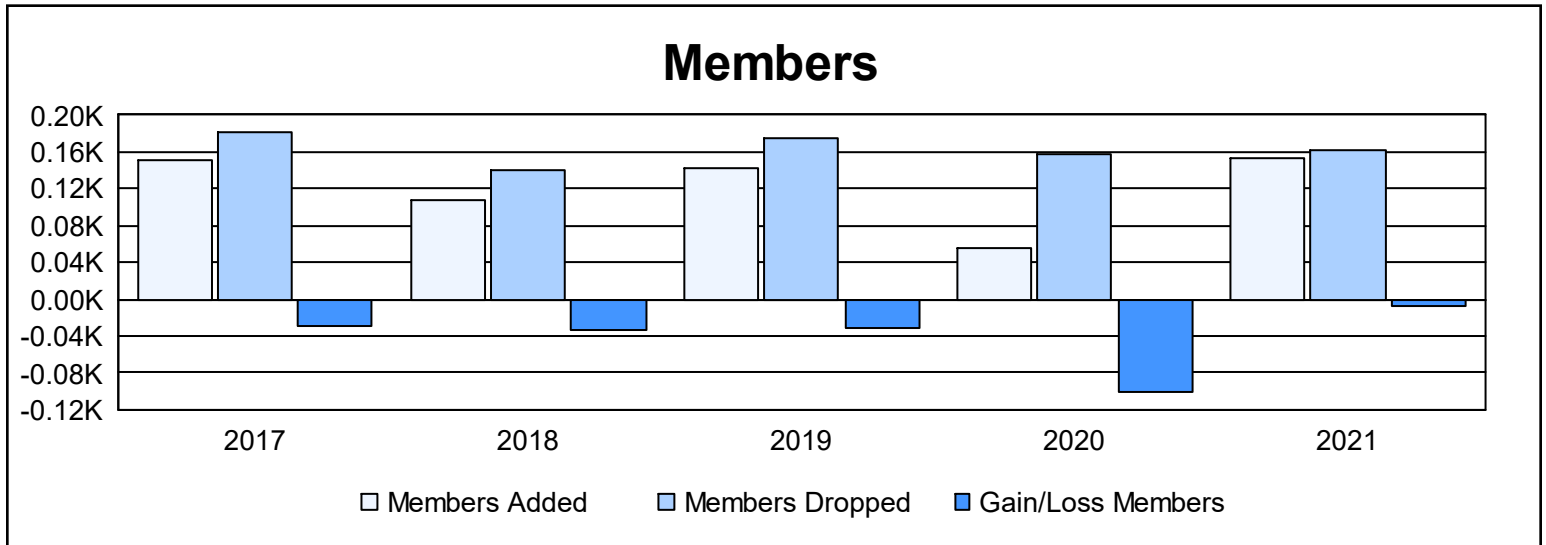

Year	New Clubs	Dropped Clubs	Gain/ Loss Clubs	New Members	Charter Members	Reinstate Members	Transfer Members	Total Member Added	Total Members Dropped	Gain/ Loss Members
2016-2017	1	1	0	112	30	9	1	152	182	-30
2017-2018	0	2	-2	101	0	4	2	107	140	-33
2018-2019	1	2	-1	109	25	3	5	142	174	-32
2019-2020	0	5	-5	48	0	6	2	56	157	-101
2020-2021	3	1	2	56	73	23	2	154	161	-7
<b>Average</b>	<b>1</b>	<b>2</b>	<b>-1</b>	<b>85</b>	<b>26</b>	<b>9</b>	<b>2</b>	<b>122</b>	<b>163</b>	<b>-41</b>

### Membership Composition June 2021 Cumulative